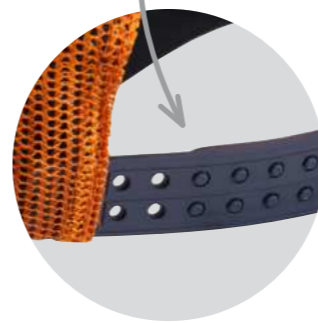

SIZES

SR, JR
ADJUSTABLE FIT

COLOURS

FABRIC AND STITCHING
AVAILABLE IN ALL MACRON STANDARD COLOURS
(PG. 100).

Flat embroidery
Broderie plate

3D embroidery
Broderie 3D

PVC Closure
Fermeture en PVC

AIRKNIT TRUCKER