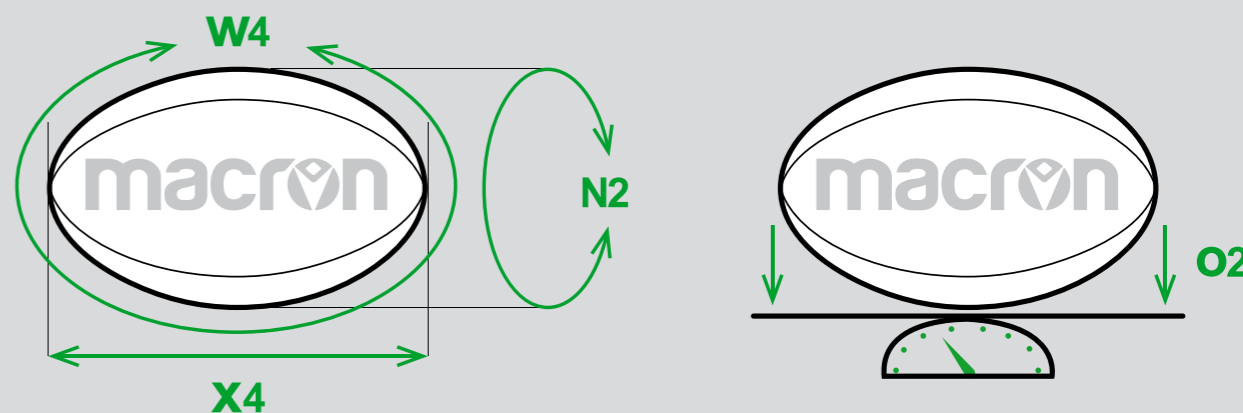

COLOURS

SURFACE
AVAILABLE IN WHITE 01 COLOUR.

PRINTED DESIGN
AVAILABLE IN ALL MACRON STANDARD COLOURS (PG. 100) OR "PANTONE C" COLOURS. (MAX 4 COLOURS)

SIZE GUIDE

		SIZE 5	SIZE 4	SIZE 3	SIZE MIDI	SIZE MINI
		COMPETITION - MATCH - TRAINING - REPLICA WRB'S SPECIFICATION	SUPPORTER			
W4	Wide Length Circumference (cm)	74-77	74-77	68-72	64-66	42-44
N2	Circumference (cm)	58-62	58-62	54-58	49-52	32-34
X4	Length (cm)	28-30	28-30	27-28,5	25-26	17-18
O2	Weight (gr)	410-460	380-410	370-390	350-370	190-220
	Age	15+ years	15+ years	10-14 years	7-9 years	All Ages